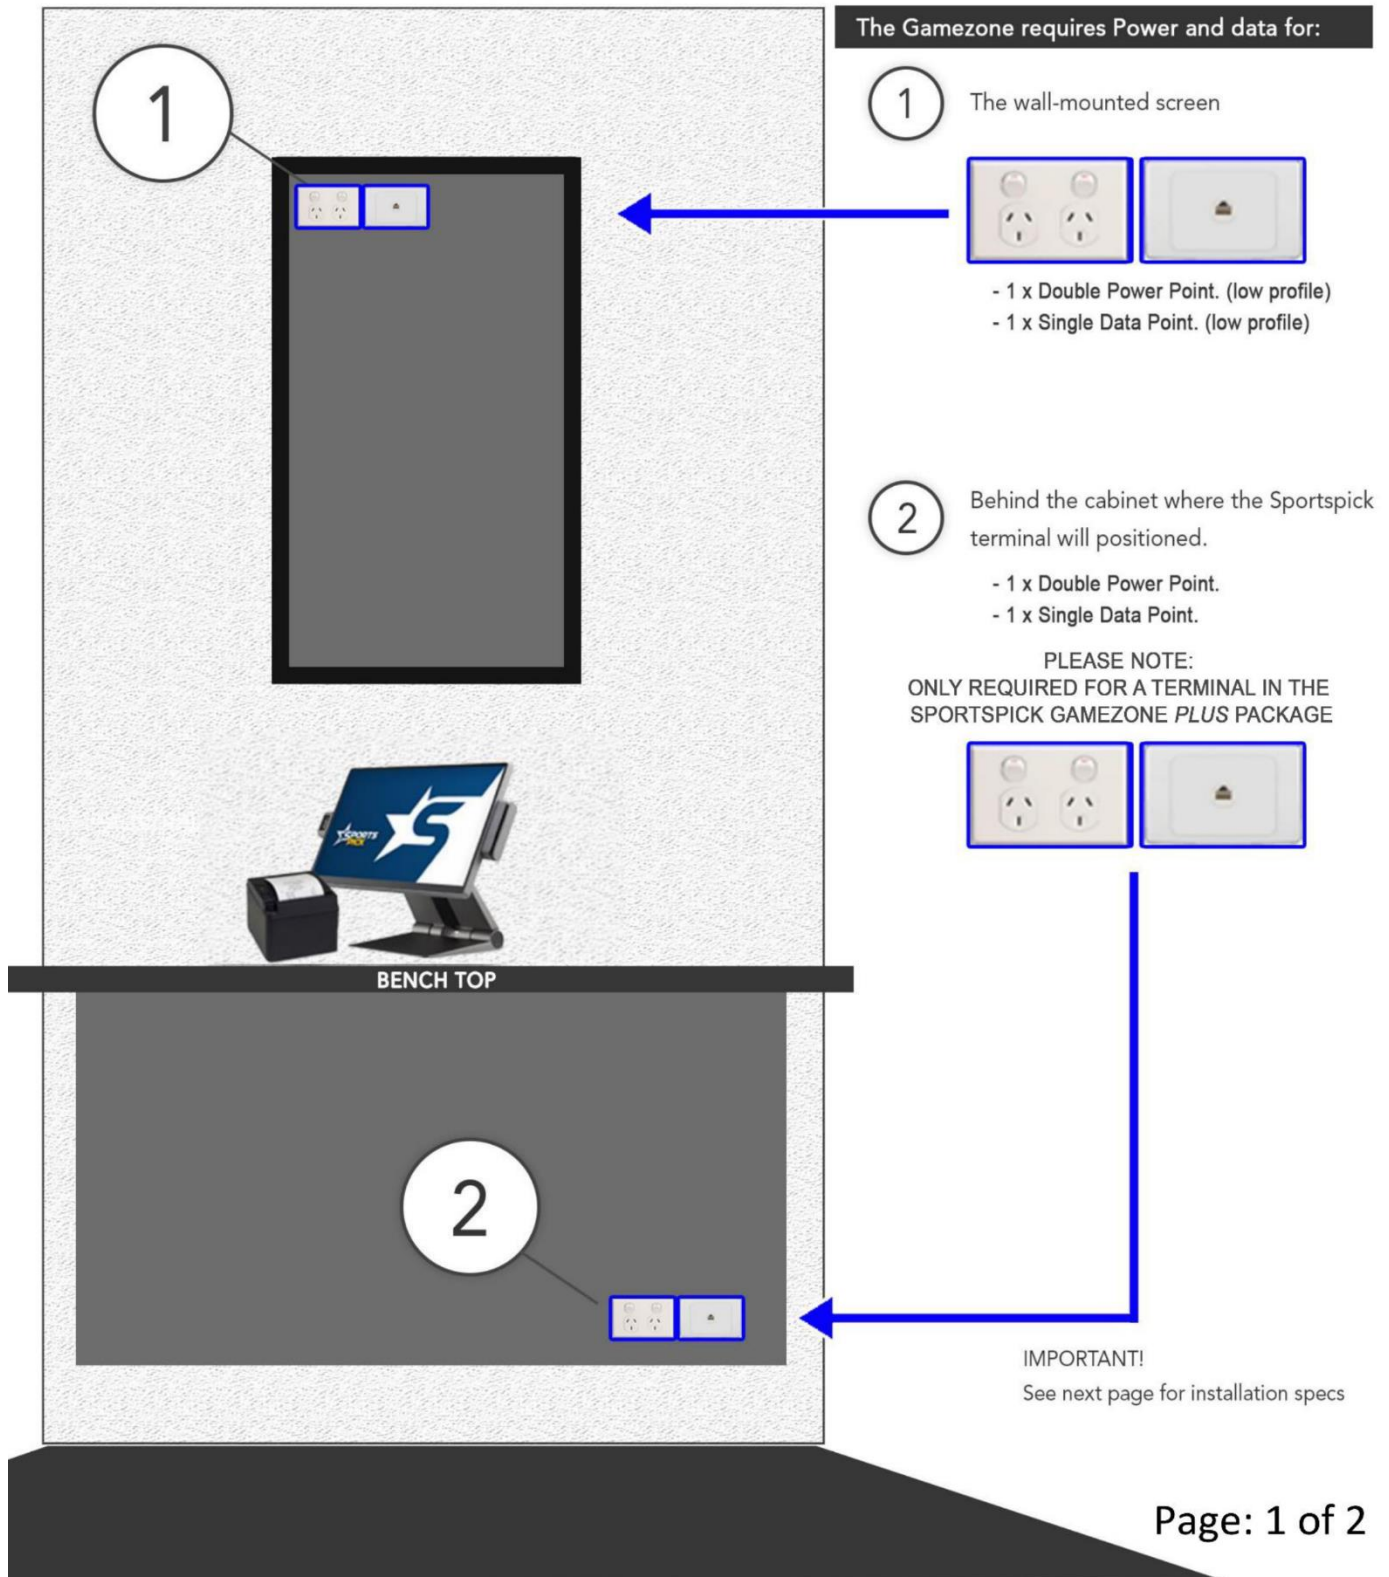

GAMEZONE POWER AND DATA REQUIREMENTS:

For support, contact Alex on 1300 00 5483

GAMEZONE POWER AND DATA REQUIREMENTS:

For support, contact Alex on 1300 00 5483

1. Power and data position

- Recommended power/data height: 2300mm from the floor

2. Roof Clearance

- Ensure 200mm minimum clearance between the top of the power/data points to the roof

3. Gamezone Area

- Ensure there is room to install the gamezone:
 - 1100mm minimum clearance below
 - 600mm minimum width

4. Terminal Power & Data

- Install second set of power and data points (if not available) behind the cabinet where the Sportspick terminal and printer will be located.

NOTE: Only applicable when Sportspick Gamezone Plus is required. (Terminal version)