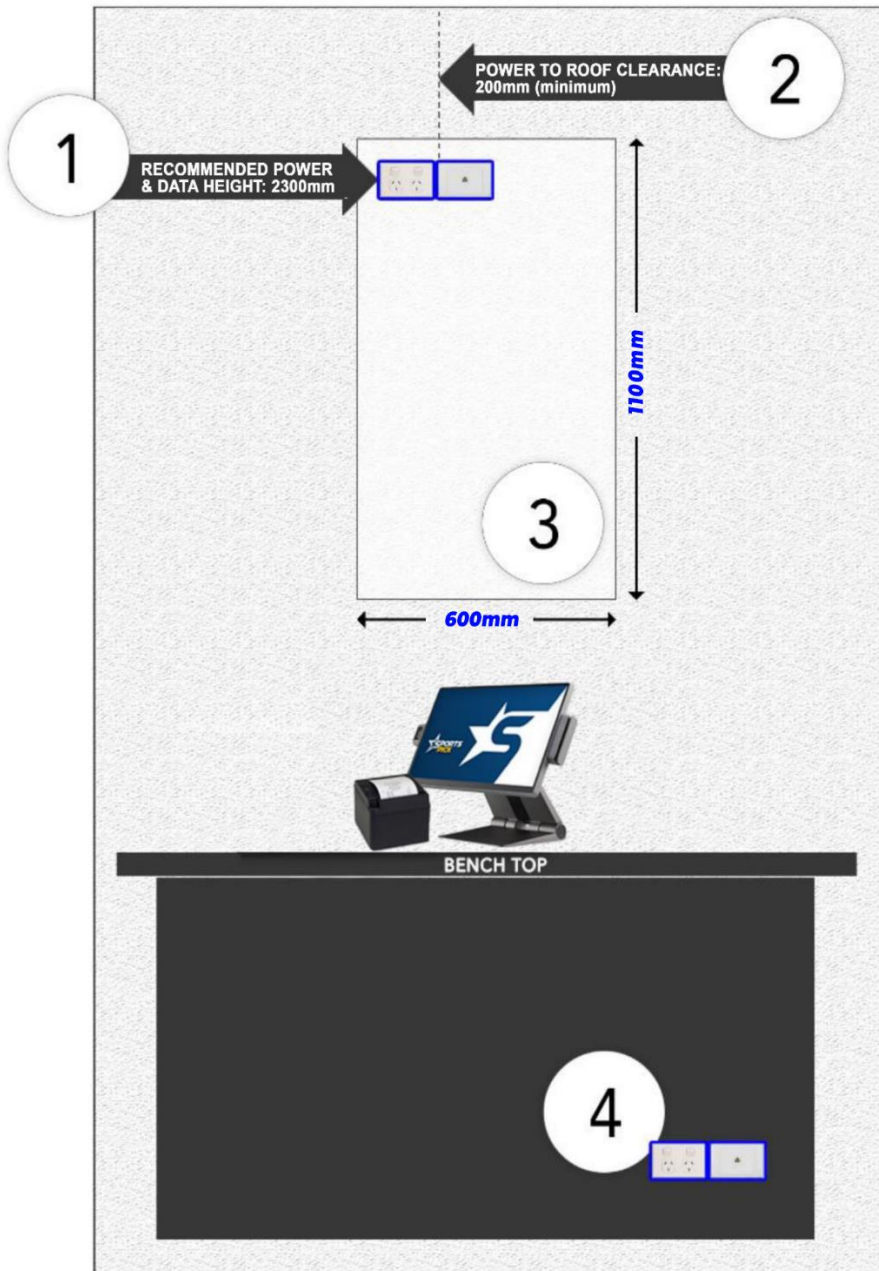

GAMEZONE POWER AND DATA REQUIREMENTS:

For support, contact Alex on 1300 00 5483

GAMEZONE POWER AND DATA REQUIREMENTS:

For support, contact Alex on 1300 00 5483

1. Power and data position

- Recommended power/data height: 2300mm from the floor

2. Roof Clearance

- Ensure 200mm minimum clearance between the top of the power/data points to the roof

3. Gamezone Area

- Ensure there is room to install the gamezone:
 - 1100mm minimum clearance below
 - 600mm minimum width

4. Terminal Power & Data

- Install second set of power and data points (if not available) behind the cabinet where the Sportspick terminal and printer will be located.

NOTE: Only applicable when Sportspick Gamezone Plus is required. (Terminal version)